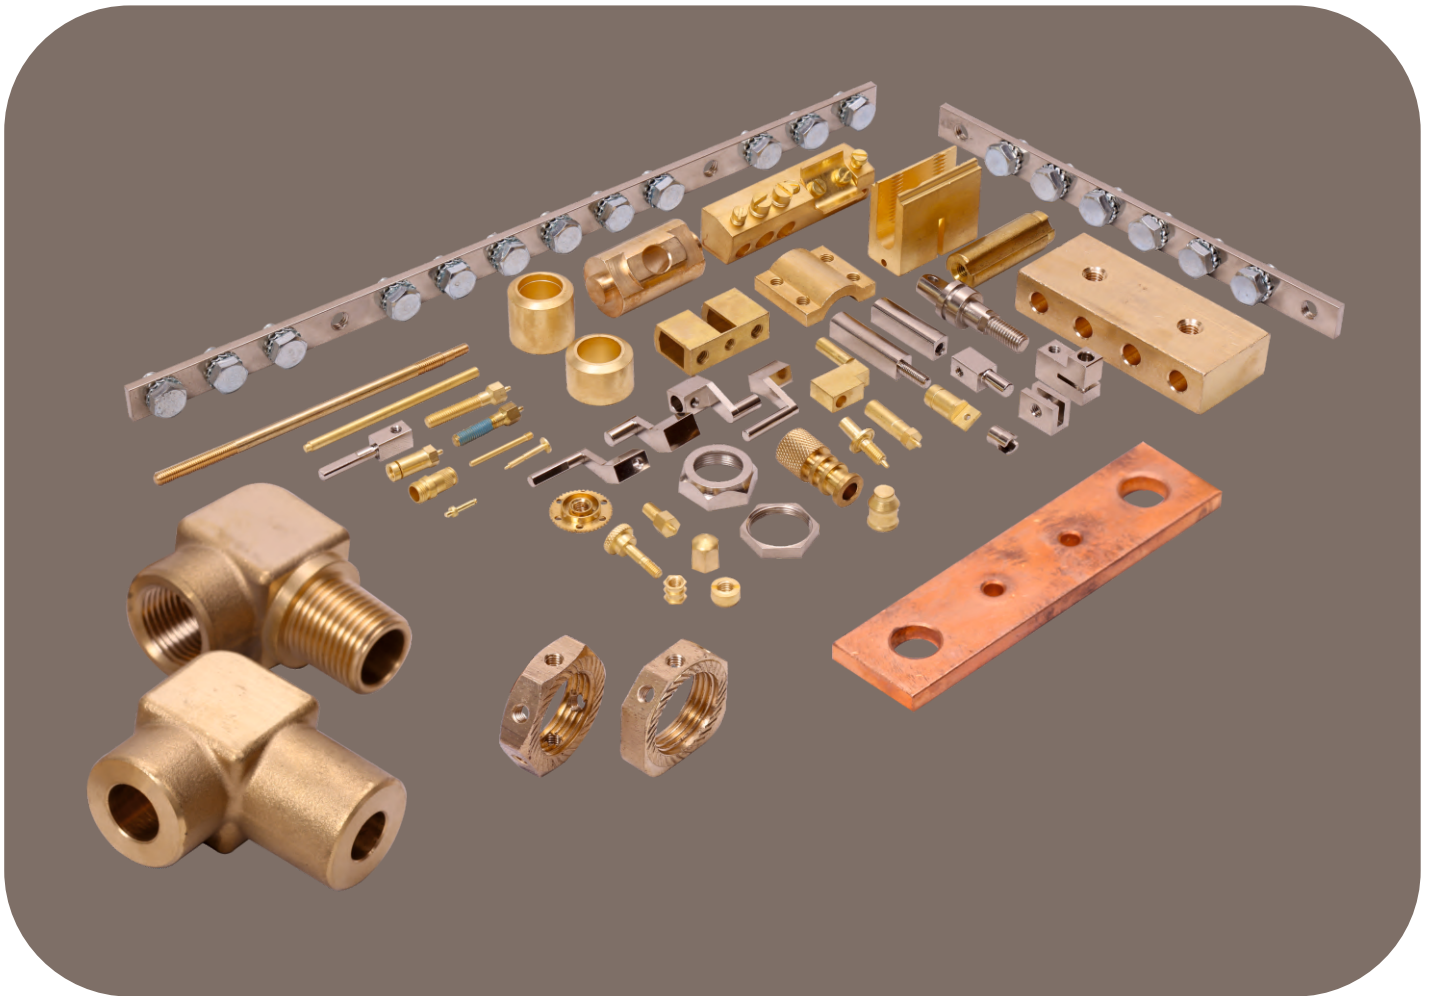

# CUSTOM MADE PRODUCTS

**ACCURACY IN EVERY  
DETAIL**

Our other special components include different types of Bus Bars, Bearing accessories, cable clamping accessories, Earthing Accessories etc. manufactured from Brass, Copper as well as Steel.